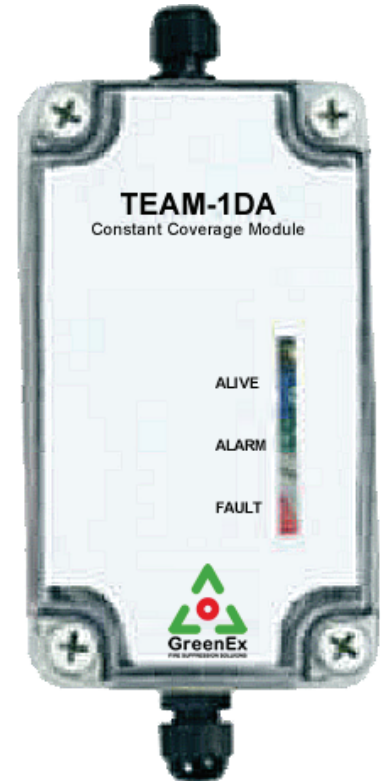

FIRE Suppression Solutions

FST *Fixed Portable Unit* (Team - 1DA)

The FIRE Suppression Solutions, Fire Suppression Tool (FST) Fixed Portable Unit is a self-contained activation module.

The Team - 1DA includes a self-contained heat sensor that operates as a Rate-of-Rise detector, control circuitry, and activation of up to (2) two FIRE Suppression Solutions, Fire Suppression Tool (FST) Fixed Portable Unit that release the aerosol

The FIRE Suppression Solutions, Fire Suppression Tool (FST) Fixed Portable Unit can also be attached to a manual activation Pull Station in addition to the Rate-Of-Rise detector.

The Team - 1DA module is operated by its own supervised power source.

The Team - 1DA module batteries (AA Alkaline Batteries) require annual replacement.

The operation of the Team - 1DA's Rate-of-Rise detector will sense a temperature increase of 40° (f) in less than 60 seconds causing the module to automatically arm and deploy the FST dispensing the aerosol.

When the FST is activated via the Team - 1DA module or the optional Manual Pull Station there is not an 8 second delay, activation is immediate.

The Team - 1DA module is equipped with LED's to show the status of the module;

- Green = ALIVE (the unit is operational (flashes 1 time every 10 seconds))
- Red = ALARM (single flash, activation by temperature sensor - double flash, manual activation)
- Yellow = FAULT (indicates a trouble condition on the system)

The FIRE Suppression Solutions, Fire Suppression Tool (FST) Fixed Portable Unit is considered a fire Suppression solution and is not intended to be considered a Fire Extinguishing solution.